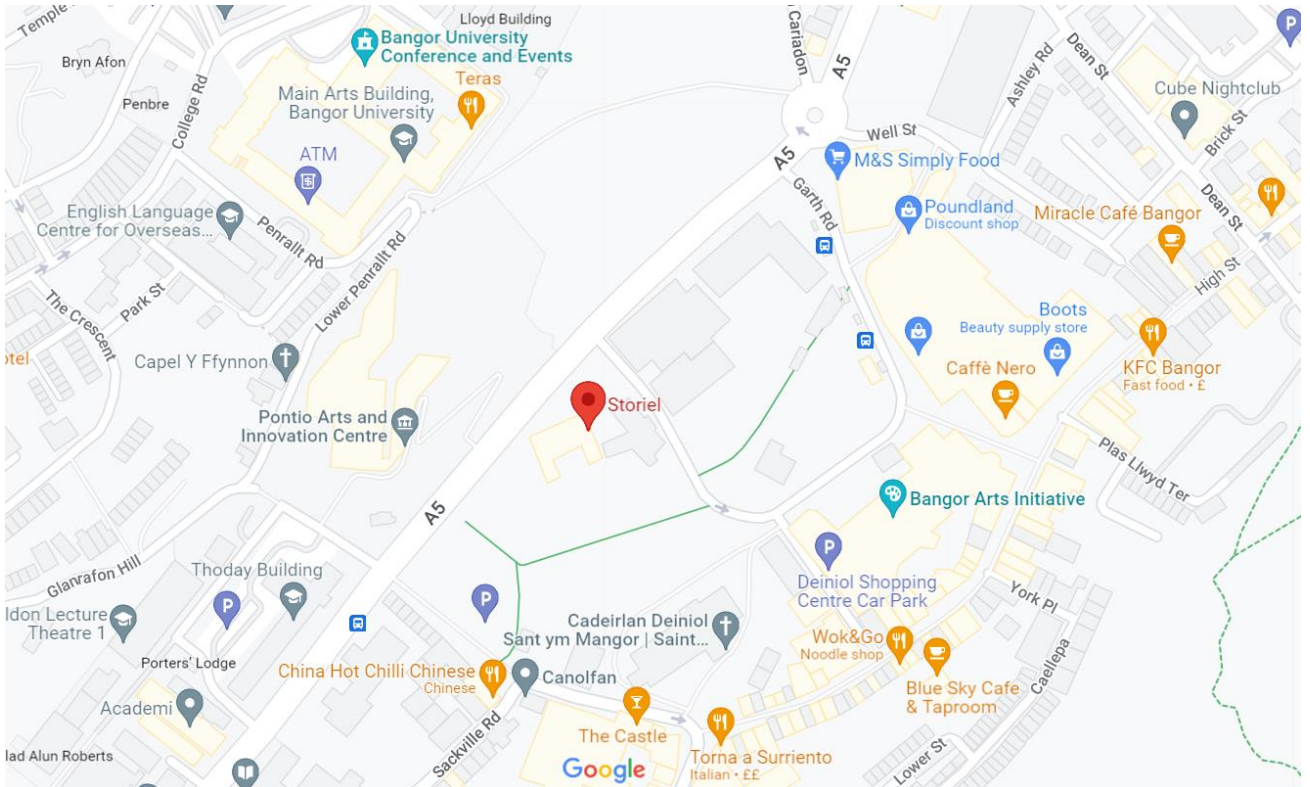

Important: the directions provided are a guide only, please check your route before travelling

By car

The assessment centre is located **opposite Pontio Cinema** and is to the rear of **Bangor Police Station**.

It is 200 metres from **Deiniol Shopping Centre**.

It is a white building and is well signposted

By bus

The nearest bus stop is at **Ffordd Gwynedd**. This is approximately 200 metres from the centre.

Serviced by buses 12, X12 and 455, T2, X4, and X5.

By train

The closest train station is Bangor Station. This is located on Holyhead Road (LL57 1LZ). This is approximately 1 mile (10 minute walk) from the assessment centre.

Taxis are normally available at the station. There is an NCP car park located at the station.

Your PIP assessment is at Storiel Museum, Bangor

Map data ©2022 Google

There is no parking on site but passengers can be dropped off outside the centre.

For parking, the main one is at **Deiniol Shopping Centre** which is 200 metres from the centre.