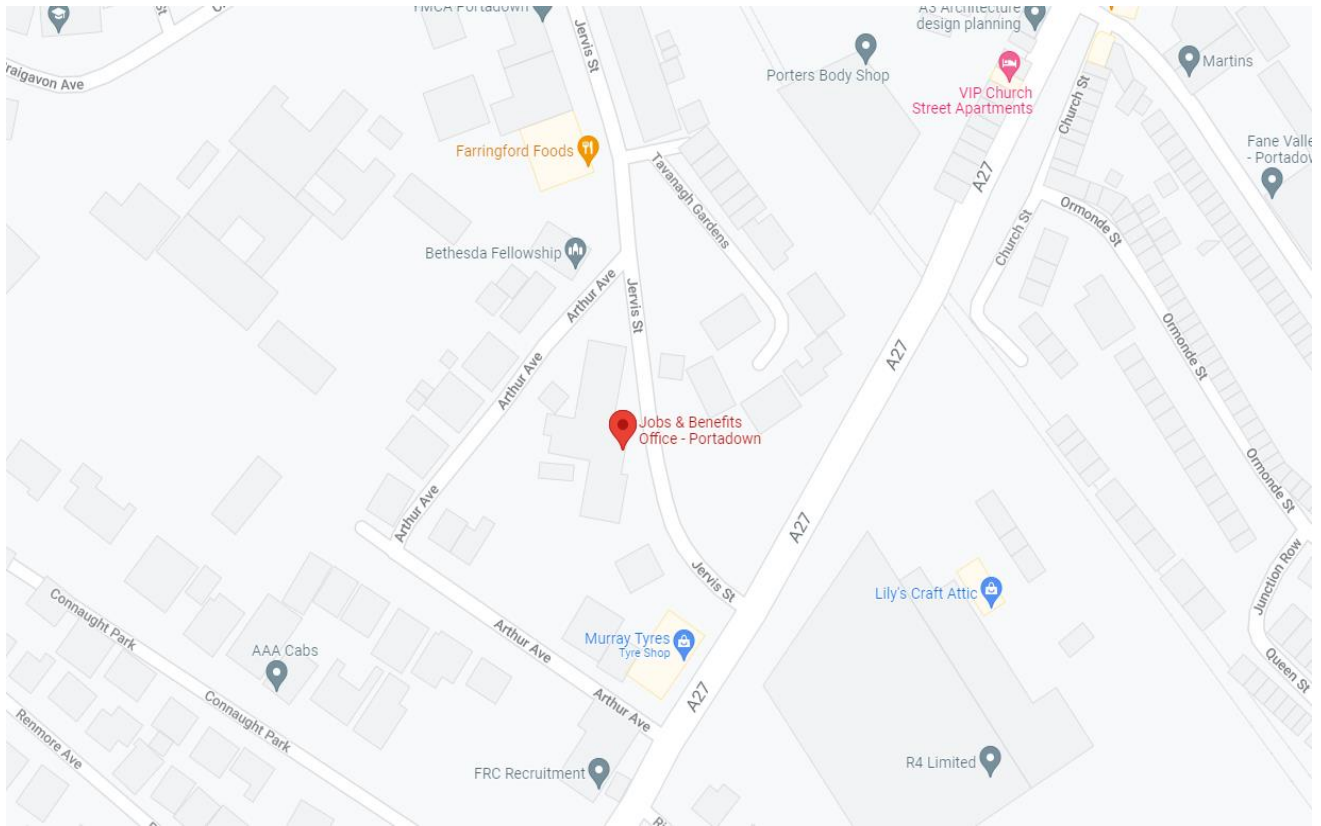

Important: the directions provided are a guide only, please check your route before travelling

By car

The consultation centre is located on the edge of Portadown town centre.

The centre is within an annex of the Job & Benefits Office on Jervis Street. Looking from Jervis Street, the annex is on the left-hand side of the building.

Jervis Street is accessed from the main A27 road running through Portadown from both Tandragee and Lurgan.

By bus

The consultation centre is serviced by Ulsterbus 55a, 61, 63b, 65 368a, 551 and Intercity 250, 251, 270.

You will need to get off at the Old Tech stop on the A27, which is only a 2-minute walk away.

By train

The nearest train station is Portadown Train Station, Woodhouse Street, which is 0.5 miles or a 5-minute walk away.

Your PIP consultation is at Portadown

Parking

Free car parking is available on the road outside the consultation centre.
Taxis and drivers can drop passengers off directly outside.

When you arrive

Remember to bring two forms of ID with you.
On arrival, please report to main reception in the annex of the Job & Benefits Office.