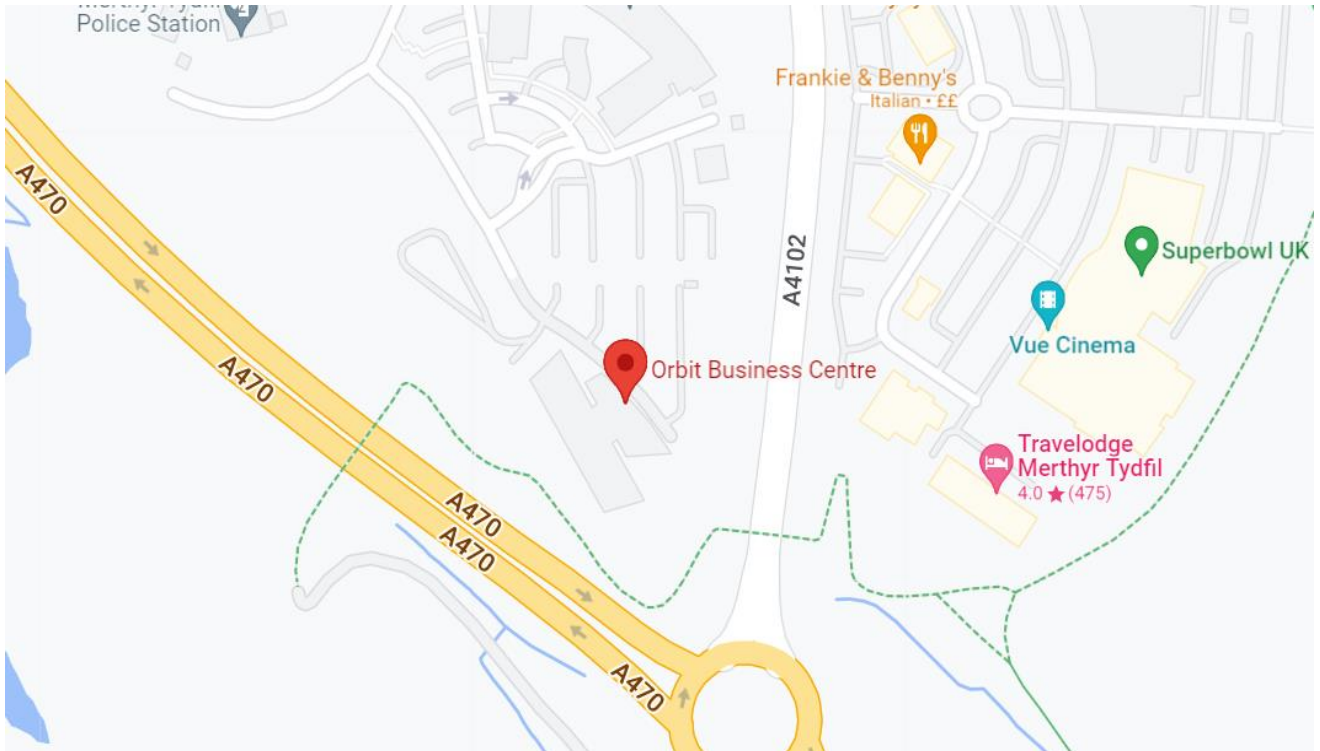

Your PIP assessment is at Orbit Business Centre, Merthyr Tydfil

Map data ©2022 Google

Parking

There is **free parking** available at the centre, with 4 disabled parking spaces directly outside the main entrance.

If this is full, on-street parking is available on the road just outside of the centre but this is not free of charge.

When you arrive

Remember to bring two forms of ID with you.

Please let the receptionist know that you have arrived for an appointment.

Useful info

The main entrance has push button disabled access, which opens the doors straight into the reception area on your right.

The assessment rooms are on the ground floor and there is an accessible toilet.